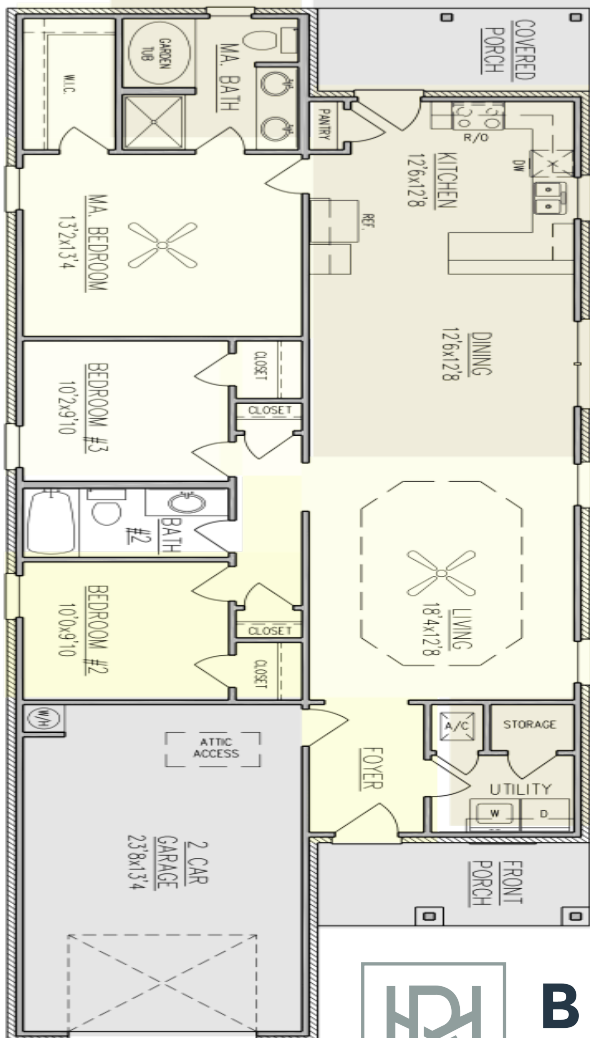

# Waverly

## Home Features

Sq. Ft.: 1,465

Bedrooms: 3

Bathrooms: 2

Width: 27'-10"

Depth: 74'-10"

**BENCHMARK**  
HOMES GROUP