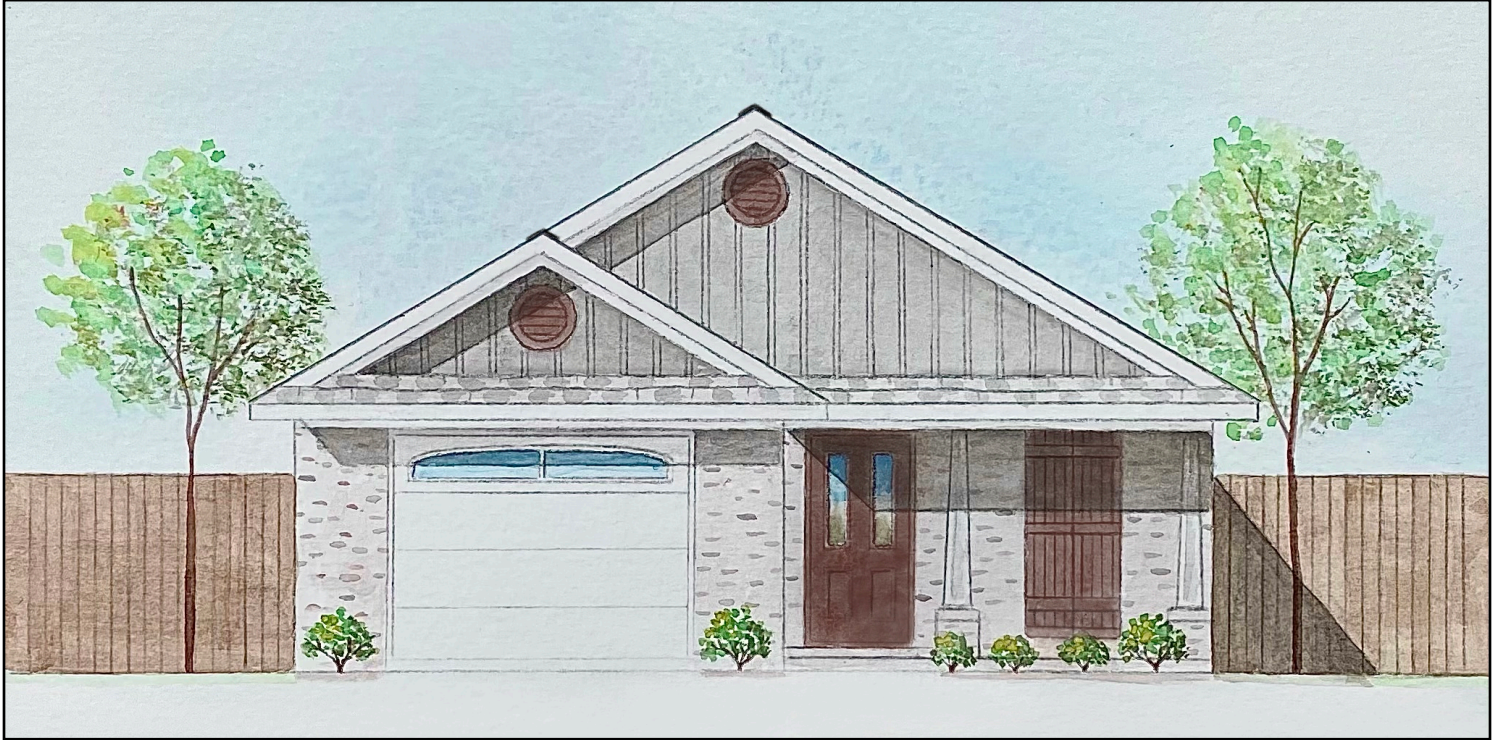

# Waverly

## Home Features

Sq. Ft.: 1,465

Bedrooms: 3

Bathrooms: 2

Width: 27'-10"

Depth: 74'-10"

**BENCHMARK**  
HOMES GROUP