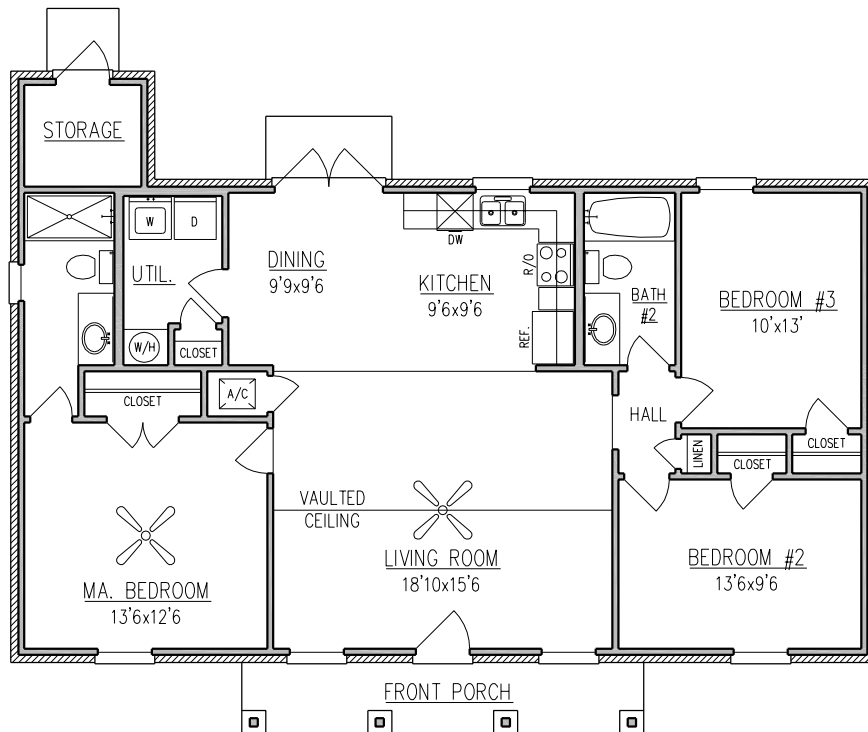

FILMORE

1,284 SQ. FT.

ELEVATION (D)

FLOOR PLAN

WIDTH - 48'-0"
DEPTH - 36'-10"

NOTE: ALL DIMENSIONS APPROXIMATE

For more information call:
(251) 473-8600 Office
1-800-924-7288 Toll Free
Or visit our website at www.brickhome.net

BROCHURE IS AN EXAMPLE NOT AN EXACT REPRESENTATION. ELEVATION AND FEATURES MAY DIFFER.

FILMORE

1,284 SQ. FT.

ELEVATION (A)

ELEVATION (B)

ELEVATION (C)

NOTE: ALL DIMENSIONS APPROXIMATE

EQUAL HOUSING
OPPORTUNITY