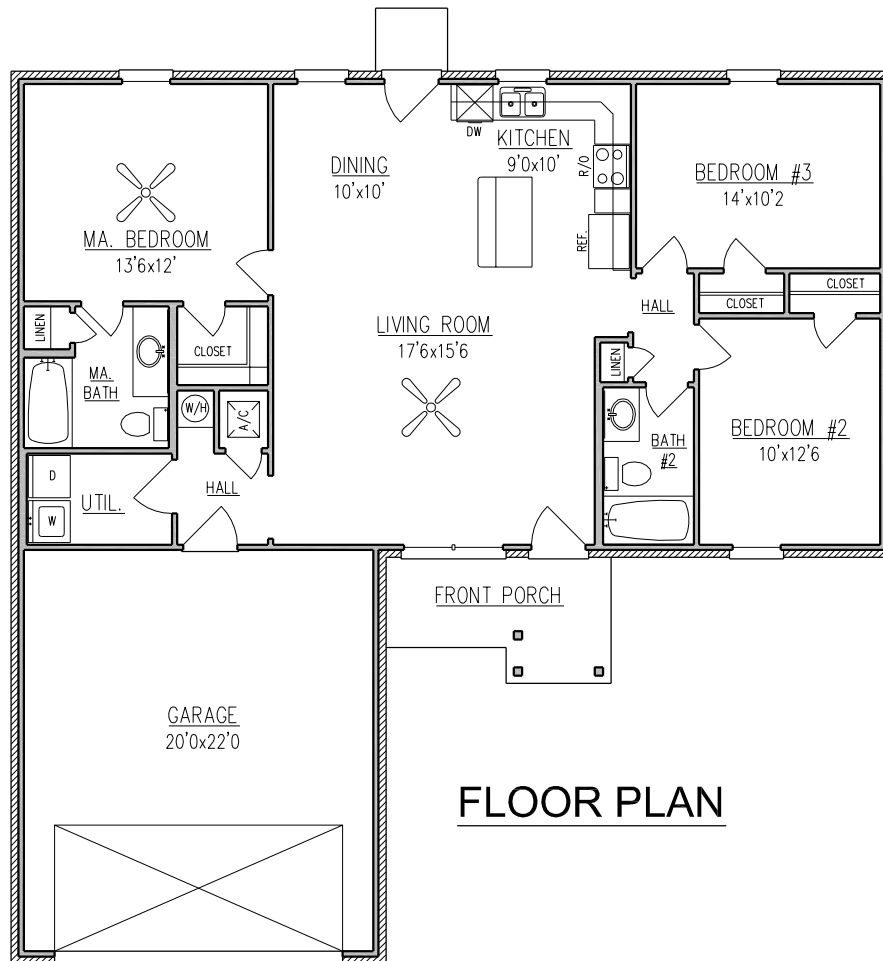

MONROE

1,312 SQ. FT.

ELEVATION (D)

FLOOR PLAN

WIDTH - 49'-0"
DEPTH - 49'-8"

NOTE: ALL DIMENSIONS APPROXIMATE

For more information call:
(251) 473-8600 Office
1-800-924-7288 Toll Free
Or visit our website at www.brickhome.net

BROCHURE IS AN EXAMPLE NOT AN EXACT REPRESENTATION. ELEVATION AND FEATURES MAY DIFFER.

MONROE

1,312 SQ. FT.

ELEVATION (A)

ELEVATION (B)

ELEVATION (C)

NOTE: ALL DIMENSIONS APPROXIMATE

For more information call:
(251) 473-8600 Office
1-800-924-7288 Toll Free
Or visit our website at www.brickhome.net