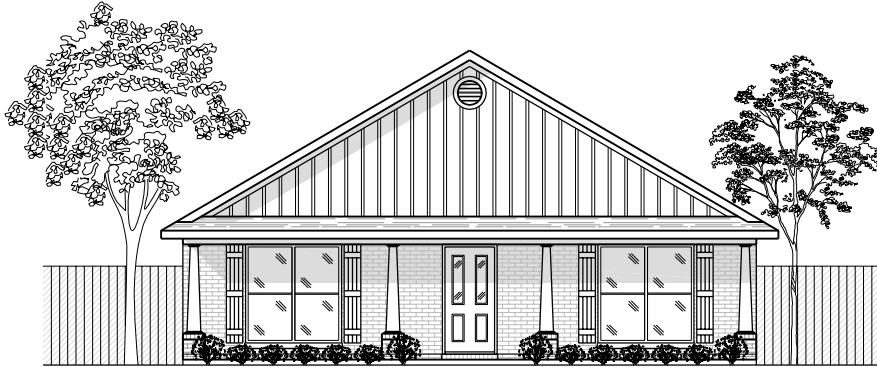

CHATEAU

1,404 SQ. FT.

ELEVATION (D)

FLOOR PLAN

WIDTH - 34'-10"
DEPTH - 50'-5"

NOTE: ALL DIMENSIONS APPROXIMATE

For more information call:
(251) 473-8600 Office
1-800-924-7288 Toll Free
Or visit our website at www.brickhome.net

CHATEAU

1,404 SQ. FT.

ELEVATION (A)

ELEVATION (B)

ELEVATION (C)

NOTE: ALL DIMENSIONS APPROXIMATE

EQUAL HOUSING
OPPORTUNITY

For more information call:
(251) 473-8600 Office
1-800-924-7288 Toll Free
Or visit our website at www.brickhome.net

BROCHURE IS AN EXAMPLE NOT AN EXACT REPRESENTATION. ELEVATION AND FEATURES MAY DIFFER.