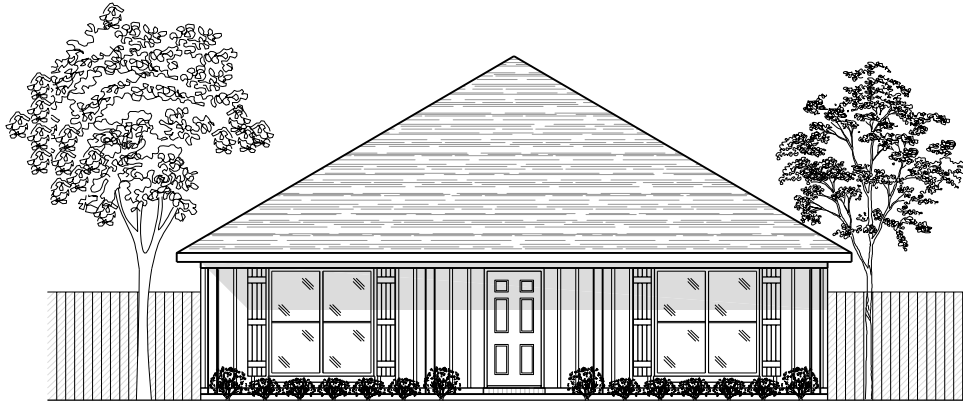

CHATEAU

1,404 SQ. FT.

ELEVATION (D)

FLOOR PLAN

WIDTH - 34'-10"
DEPTH - 50'-5"

NOTE: ALL DIMENSIONS APPROXIMATE

For more information call:
(251) 473-8600 Office
1-800-924-7288 Toll Free
Or visit our website at www.brickhome.net

CHATEAU

1,404 SQ. FT.

ELEVATION (A)

ELEVATION (B)

ELEVATION (C)

NOTE: ALL DIMENSIONS APPROXIMATE

EQUAL HOUSING
OPPORTUNITY

For more information call:
(251) 473-8600 Office
1-800-924-7288 Toll Free
Or visit our website at www.brickhome.net

BROCHURE IS AN EXAMPLE NOT AN EXACT REPRESENTATION. ELEVATION AND FEATURES MAY DIFFER.