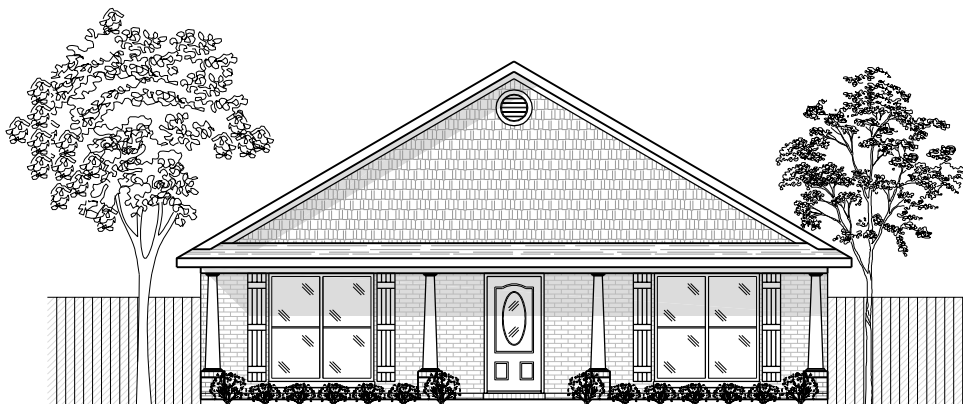

CHATEAU

1,404 SQ. FT.

ELEVATION (D)

FLOOR PLAN

WIDTH - 34'-10"
DEPTH - 50'-5"

NOTE: ALL DIMENSIONS APPROXIMATE

For more information call:
(251) 473-8600 Office
1-800-924-7288 Toll Free
Or visit our website at www.brickhome.net

CHATEAU

1,404 SQ. FT.

ELEVATION (A)

ELEVATION (B)

ELEVATION (C)

NOTE: ALL DIMENSIONS APPROXIMATE

EQUAL HOUSING
OPPORTUNITY

For more information call:
(251) 473-8600 Office
1-800-924-7288 Toll Free
Or visit our website at www.brickhome.net

BROCHURE IS AN EXAMPLE NOT AN EXACT REPRESENTATION. ELEVATION AND FEATURES MAY DIFFER.