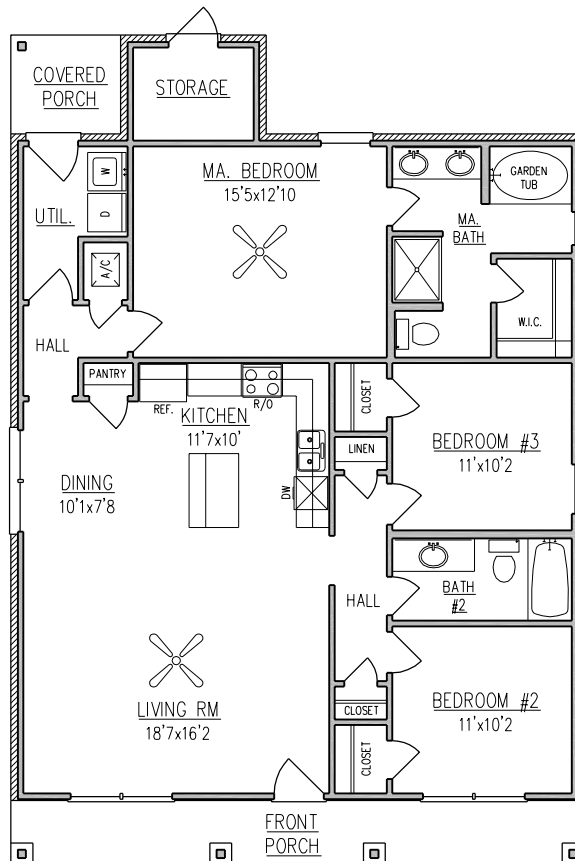

CHATEAU

1,404 SQ. FT.

ELEVATION (D)

FLOOR PLAN

WIDTH - 34'-10"
DEPTH - 50'-5"

NOTE: ALL DIMENSIONS APPROXIMATE

For more information call:
(251) 473-8600 Office
1-800-924-7288 Toll Free
Or visit our website at www.brickhome.net

CHATEAU

1,404 SQ. FT.

ELEVATION (A)

ELEVATION (B)

ELEVATION (C)

NOTE: ALL DIMENSIONS APPROXIMATE

EQUAL HOUSING
OPPORTUNITY

For more information call:
(251) 473-8600 Office
1-800-924-7288 Toll Free
Or visit our website at www.brickhome.net

BROCHURE IS AN EXAMPLE NOT AN EXACT REPRESENTATION. ELEVATION AND FEATURES MAY DIFFER.