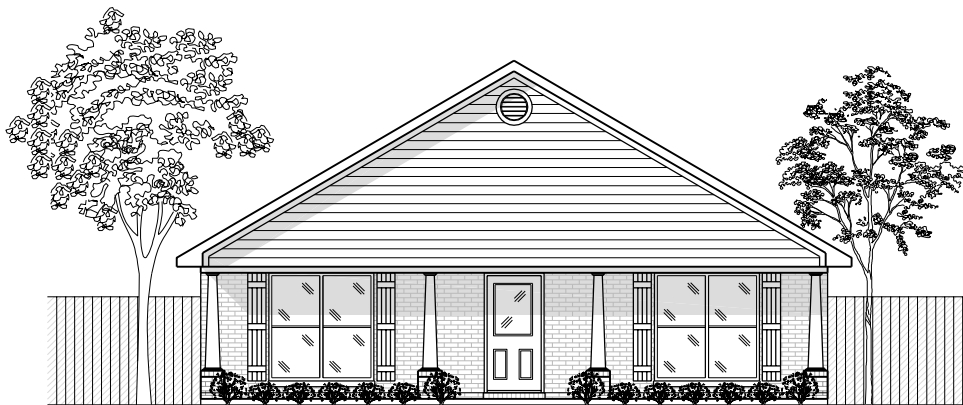

CHATEAU

1,404 SQ. FT.

ELEVATION (D)

FLOOR PLAN

WIDTH - 34'-10"
DEPTH - 50'-5"

NOTE: ALL DIMENSIONS APPROXIMATE

For more information call:
(251) 473-8600 Office
1-800-924-7288 Toll Free
Or visit our website at www.brickhome.net

CHATEAU

1,404 SQ. FT.

ELEVATION (A)

ELEVATION (B)

ELEVATION (C)

NOTE: ALL DIMENSIONS APPROXIMATE

EQUAL HOUSING
OPPORTUNITY

For more information call:
(251) 473-8600 Office
1-800-924-7288 Toll Free
Or visit our website at www.brickhome.net

BROCHURE IS AN EXAMPLE NOT AN EXACT REPRESENTATION. ELEVATION AND FEATURES MAY DIFFER.