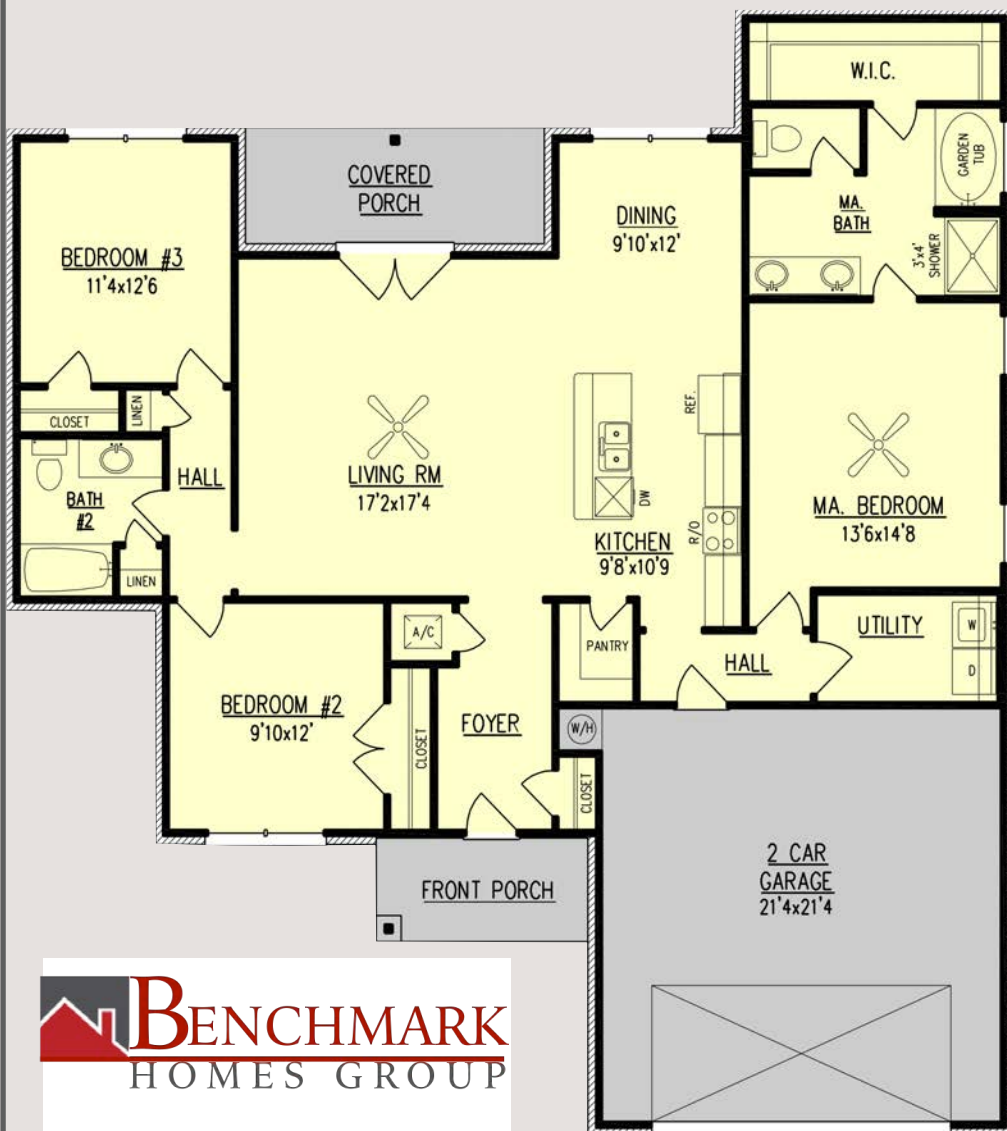

Castleton

Home Features

Sq. Ft.:	1,741
Bedrooms:	3
Bathrooms:	2
Width:	54'-0"
Depth:	58'-0"