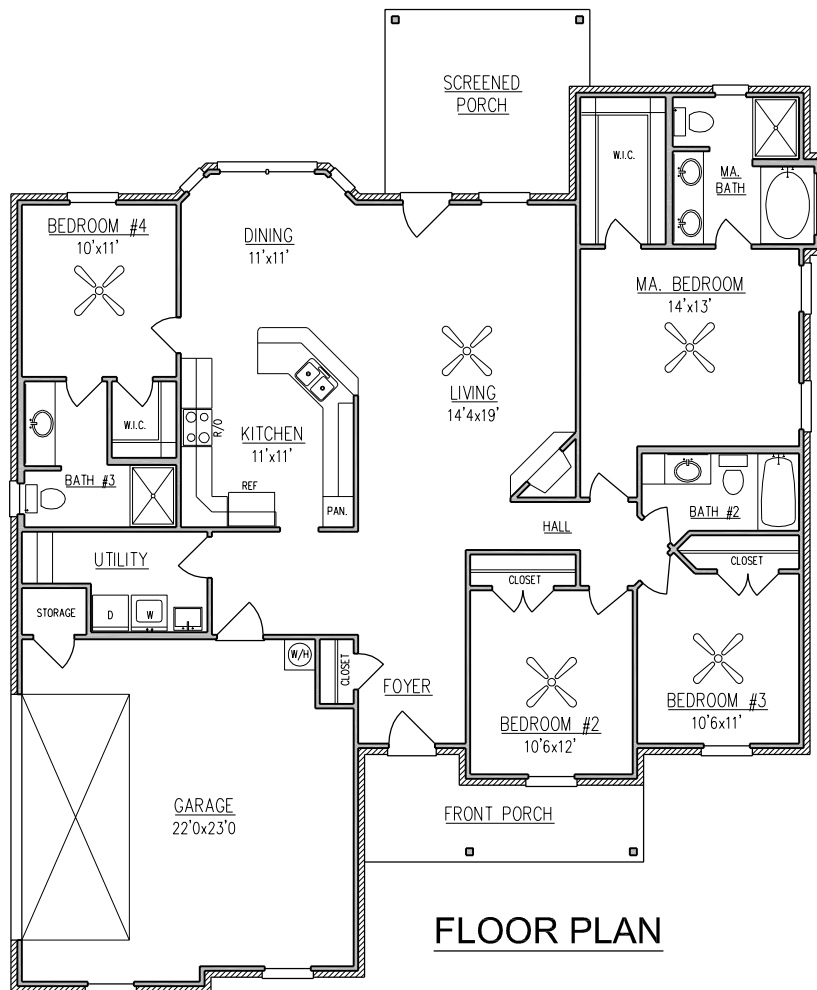

KINGSLEY I

1,888 SQ. FT.

ELEVATION (D)

FLOOR PLAN

WIDTH - 53'-0"
DEPTH - 64'-0"

NOTE: ALL DIMENSIONS APPROXIMATE

For more information call:
(251) 473-8600 Office
1-800-924-7288 Toll Free
Or visit our website at www.brickhome.net

KINGSLEY I

1,888 SQ. FT.

ELEVATION (A)

ELEVATION (B)

ELEVATION (C)

NOTE: ALL DIMENSIONS APPROXIMATE

For more information call:
(251) 473-8600 Office
1-800-924-7288 Toll Free
Or visit our website at www.brickhome.net

BROCHURE IS AN EXAMPLE NOT AN EXACT REPRESENTATION. ELEVATION AND FEATURES MAY DIFFER.