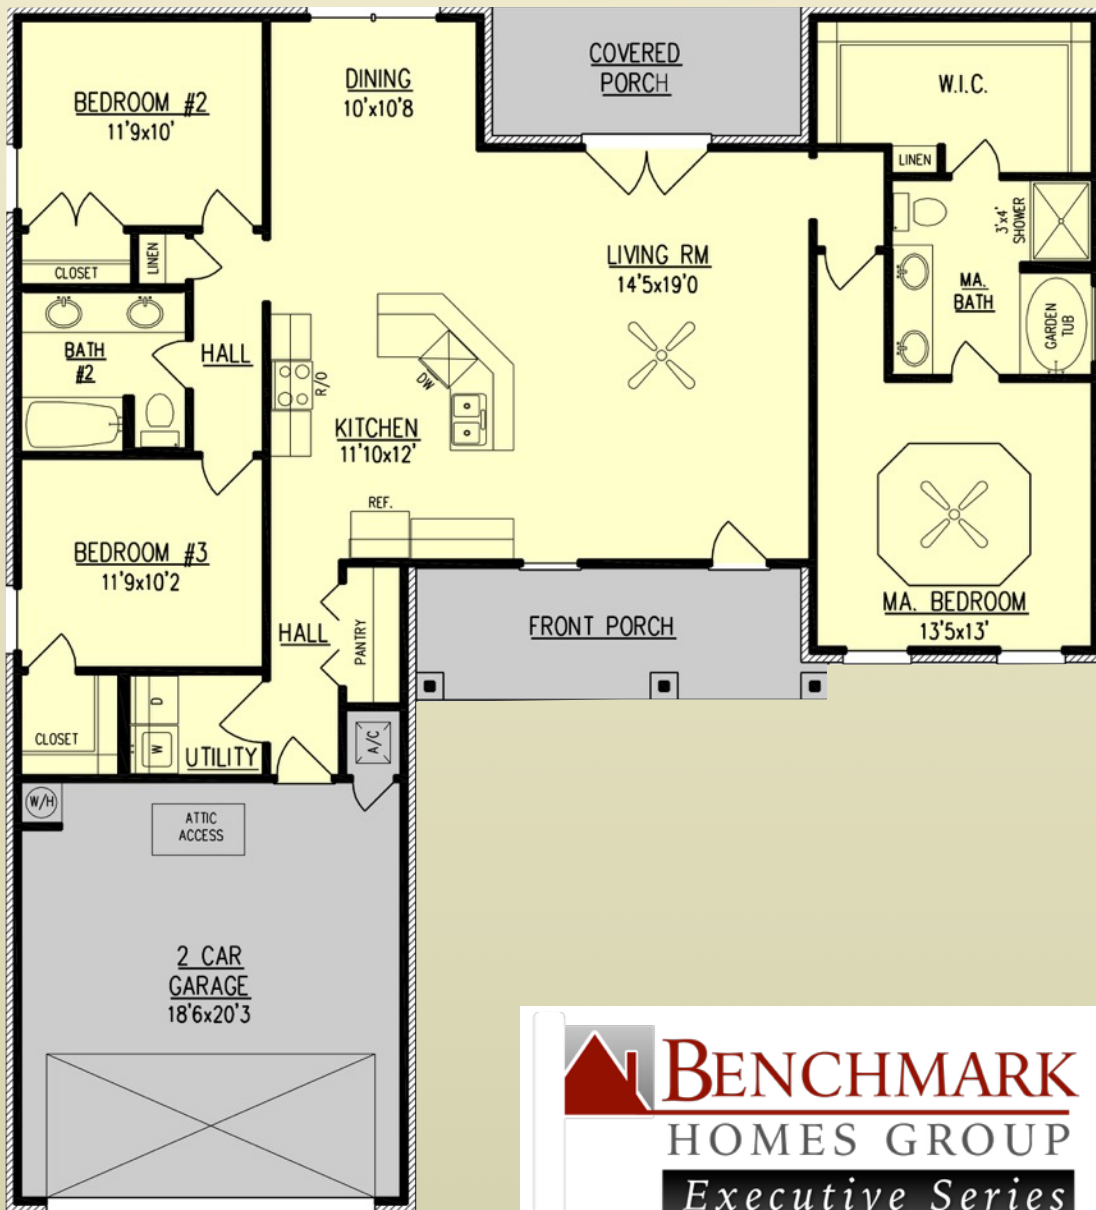

# Vinemont

1,615 Sq. Ft.

- 3 Bedroom
- 2 Bath
- Split Bedroom Design
- 9' Ceilings
- Double Garage with Automatic Door Opener & Two Wireless Remotes
- Whole House Water Panel
- Hardwood Floors
- Ceramic Tile in Wet Areas
- Oversized Soaking Tub with Tile Surround
- Separate Shower with Glass Door
- Granite Counter Tops
- Large Walk-In Closet
- Stainless Steel GE Appliances
- 2-10 Home Buyers Warranty